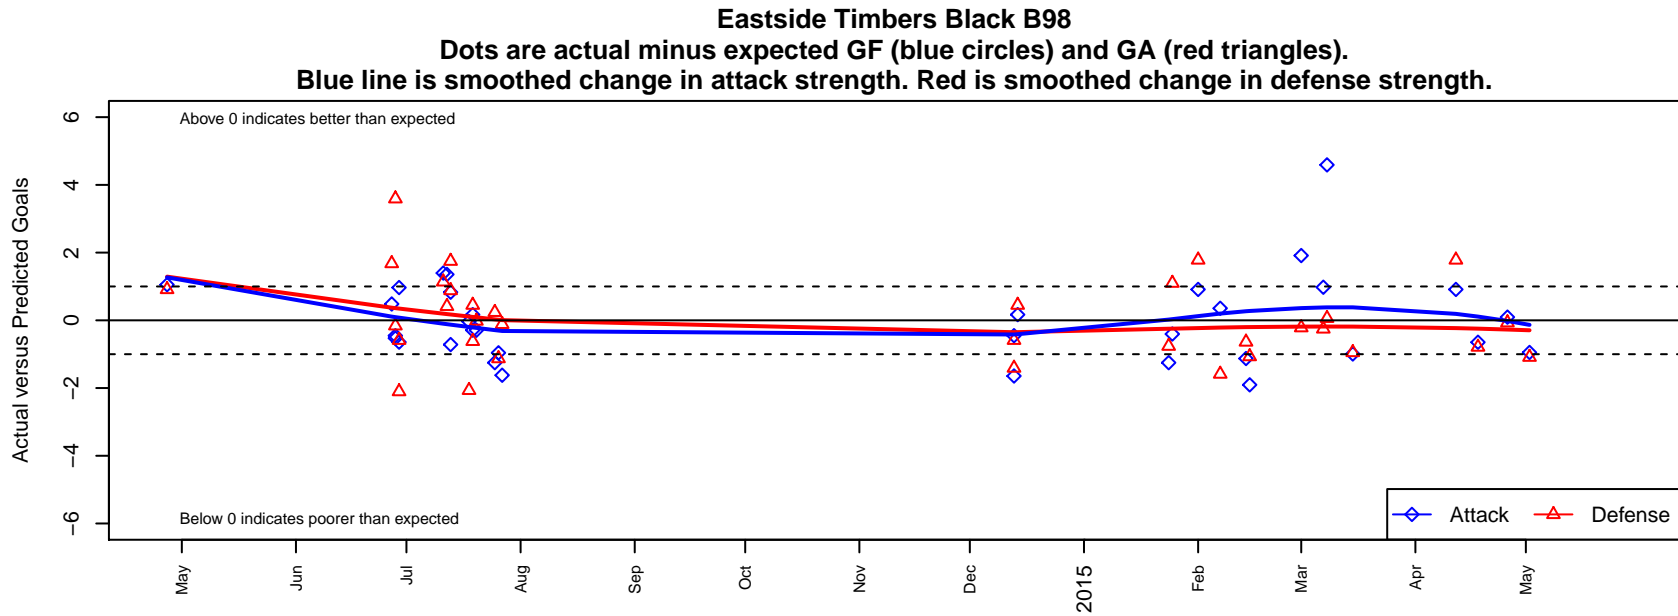

Eastside Timbers Black B98

Eastside United FC
 Gresham, OR
 B98 total strength=1470
 attack=13.51 defense=7.71
 spr league = Win OYS B98 Div 1
 notes= Man City

alt names used:
 ET Man City
 Eastside Timbers – Man City
 EST U16B Man City
 EASTSIDE TIMBERS MAN CITY (OR)
 Eastside Timbers 98B Man City
 EASTSIDE TIMBERSMAN CITY
 Eastside Timbers 98B Man City
 EASTSIDE TIMBERS B98

**attack and defense variance (black dot)
relative to other teams
and top 10 in region**

**attack and defense rating
relative to others at age
and all opponents in last 13 months**

**attack and defense rating
relative to others at age
and all opponents in last 13 months**

Performance relative to 13 month average

Performance relative to 13 month average

Distribution of opponents
 Red = Lose zone, Blue = Win zone, Green = Even
 Black line separates win/lose zones

lot. A=Neither has attack advantage, B=Opponent has both attack and defense advantage, C=Opponent has both attack and defense disadvantage, D=Both have