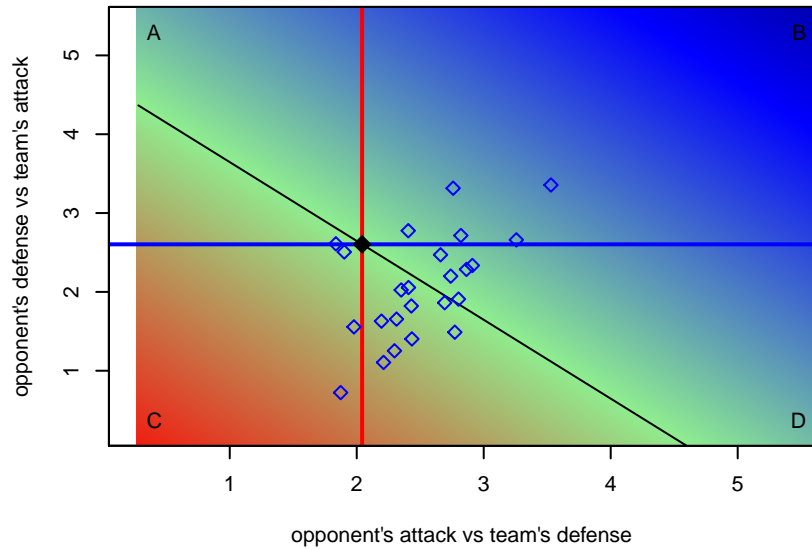

Venues played:
 2013 OYS Presidents Cup B98
 2014 Clash At the Border Silver/Bronze U16
 2014 PCU Summer Classic U16
 2014 Beaverton Cup BU16 Silver
 2014 Oswego Nike Cup Silver U16
 2014 ET Winter Kickoff BU16
 2014 Win OYS B98 Division 1
 2014 OYS Presidents Cup B98

**attack and defense variance (black dot)
relative to other teams
and top 10 in region**

**attack and defense rating
relative to others at age
and all opponents in last 13 months**

**attack and defense rating
relative to others at age
and all opponents in last 13 months**

Performance relative to 13 month average

Performance relative to 13 month average

Distribution of opponents
 Red = Lose zone, Blue = Win zone, Green = Even
 Black line separates win/lose zones

lot. A=Neither has attack advantage, B=Opponent has both attack and defense advantage, C=Opponent has both attack and defense disadvantage, D=Both have