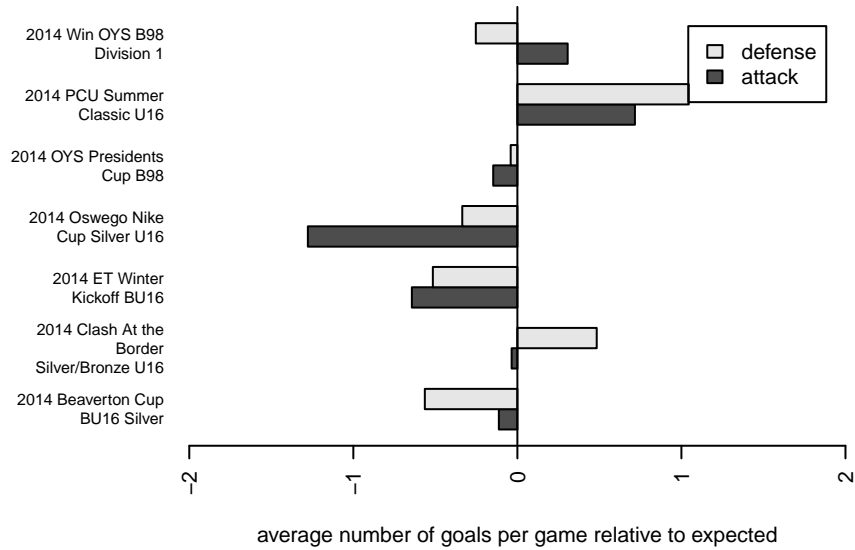

Venues played:
 2013 OYS Presidents Cup B98
 2014 Clash At the Border Silver/Bronze U16
 2014 PCU Summer Classic U16
 2014 Beaverton Cup BU16 Silver
 2014 Oswego Nike Cup Silver U16
 2014 ET Winter Kickoff BU16
 2014 Win OYS B98 Division 1
 2014 OYS Presidents Cup B98

**attack and defense variance (black dot)
relative to other teams
and top 10 in region**

**attack and defense rating
relative to others at age
and all opponents in last 13 months**

**attack and defense rating
relative to others at age
and all opponents in last 13 months**

Performance relative to 13 month average

Performance relative to 13 month average

Distribution of opponents
 Red = Lose zone, Blue = Win zone, Green = Even
 Black line separates win/lose zones

lot. A=Neither has attack advantage, B=Opponent has both attack and defense advantage, C=Opponent has both attack and defense disadvantage, D=Both have